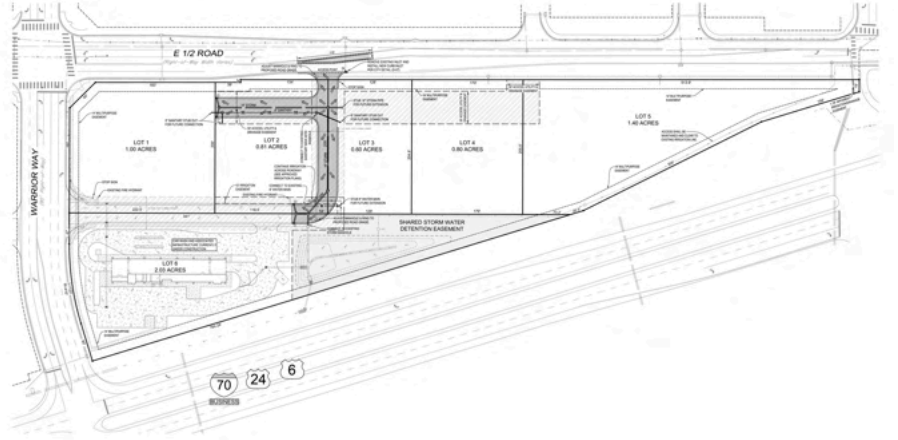

US 6 & Warrior Way

GRAND JUNCTION, CO

.60 - 4.61 ac.

\$11.40 - \$19.13 psf

US 6 & Warrior Way

GRAND JUNCTION, CO

Vehicles Per Day

- US 6: 20,529
- Warrior Way: 5,185
- E 1/2: 5,137